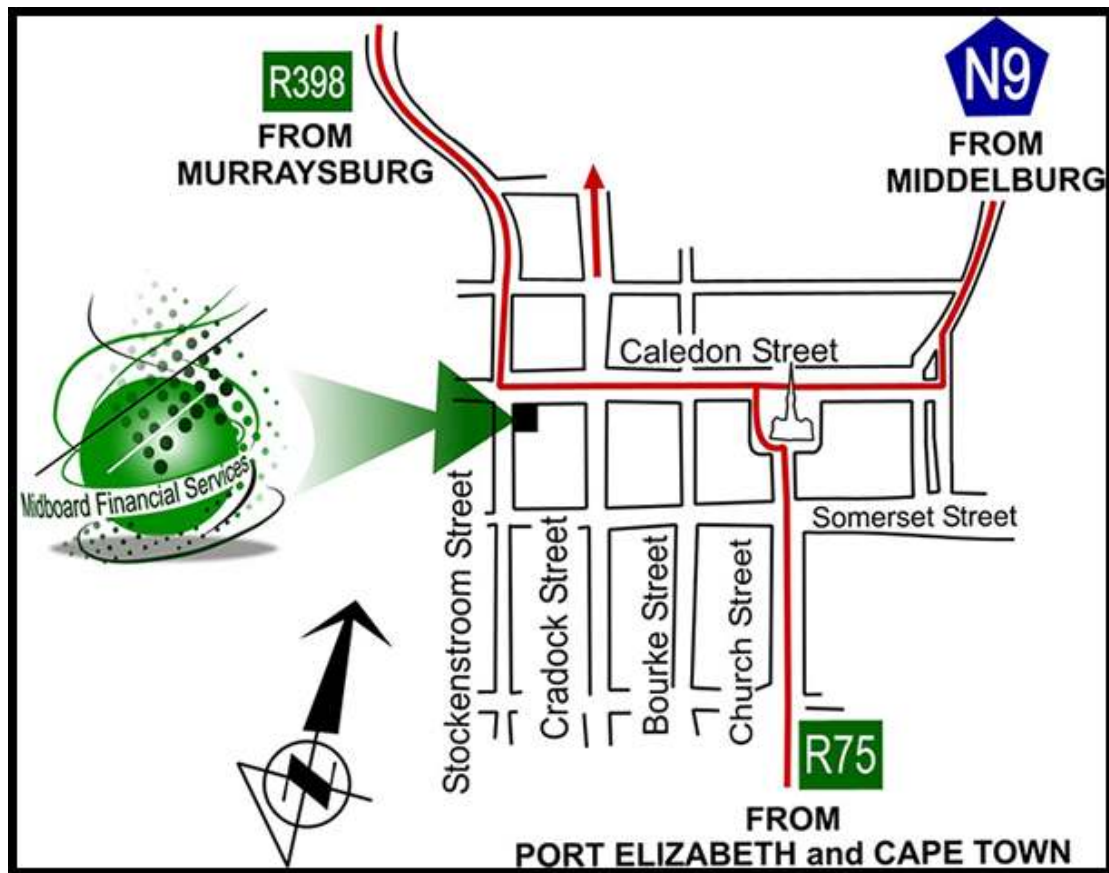

LOCATION OF MIDBOARD FINANCIAL SERVICES IN GRAAFF-REINET

Tel : 049 892 2224

Fax : 049 892 2226

E-mail : mfs@midboard.co.za